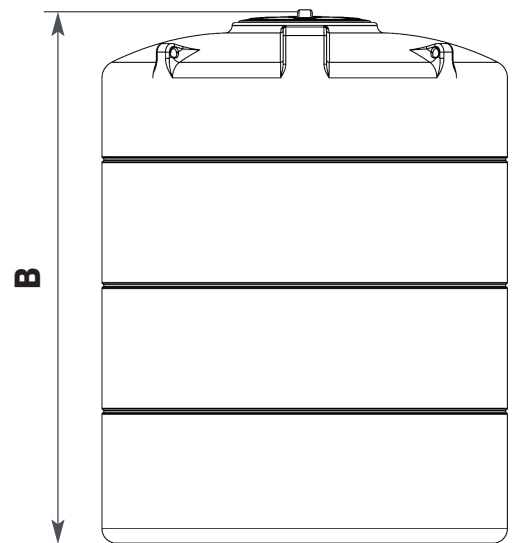

## VERTICAL TANK TECHNICAL SPECIFICATION

POTABLE	172210	NON - POTABLE	172110
CAPACITY (Litres)	2500	CAPACITY (Gallons)	550

A (mm)	1400	B (mm)	1800
C (mm)	455	Standard Outlet	2"