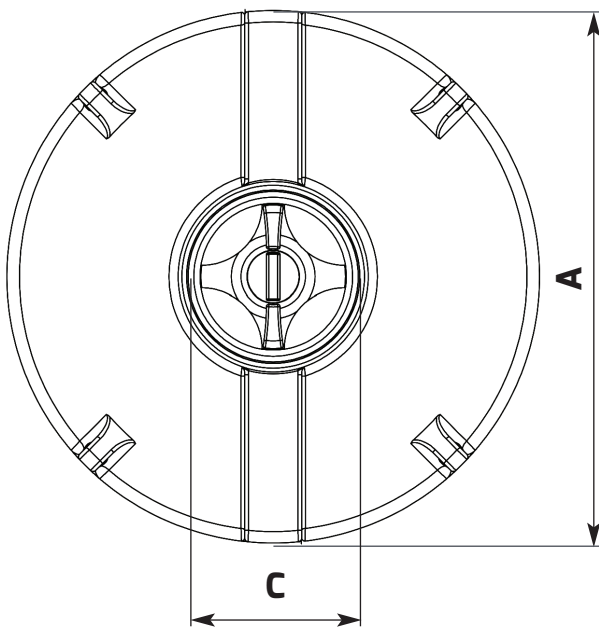

## VERTICAL TANK TECHNICAL SPECIFICATION

POTABLE	172210	NON - POTABLE	172110
CAPACITY (Litres)	2500	CAPACITY (Gallons)	550

A (mm)	1400	B (mm)	1800
C (mm)	455	Standard Outlet	2"