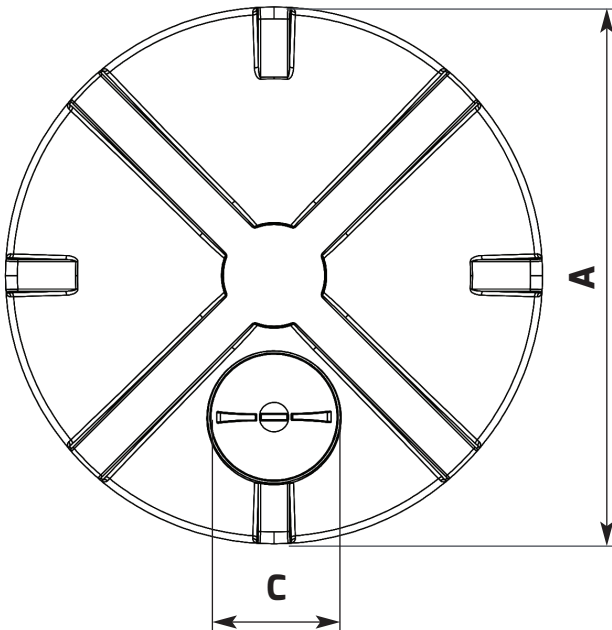

Think Tank. Think ENDURATANK

**NEED
MORE HELP?
CALL US ON
01778 562810**

VERTICAL TANK TECHNICAL SPECIFICATION

POTABLE	172235	NON - POTABLE	172135
CAPACITY (Litres)	20800	CAPACITY (Gallons)	4575

A (mm)	2600	B (mm)	4150
C (mm)	620	Standard Outlet)	2"