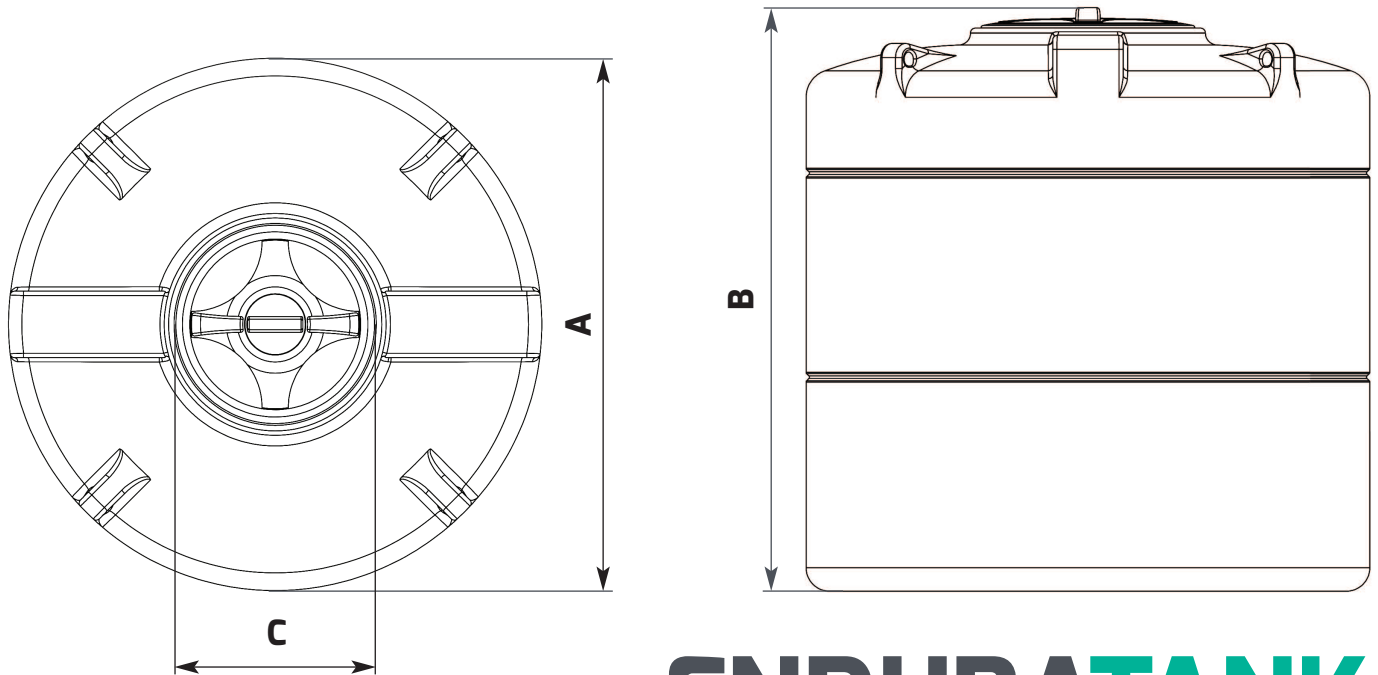

Think Tank. Think ENDURATANK

**NEED
MORE HELP?
CALL US ON
01778 562810**

VERTICAL TANK TECHNICAL SPECIFICATION

POTABLE	172205	NON - POTABLE	172105
CAPACITY (Litres)	1250	CAPACITY (Gallons)	275

A (mm)	1200	B (mm)	1200
C (mm)	455	Standard Outlet	1.5"