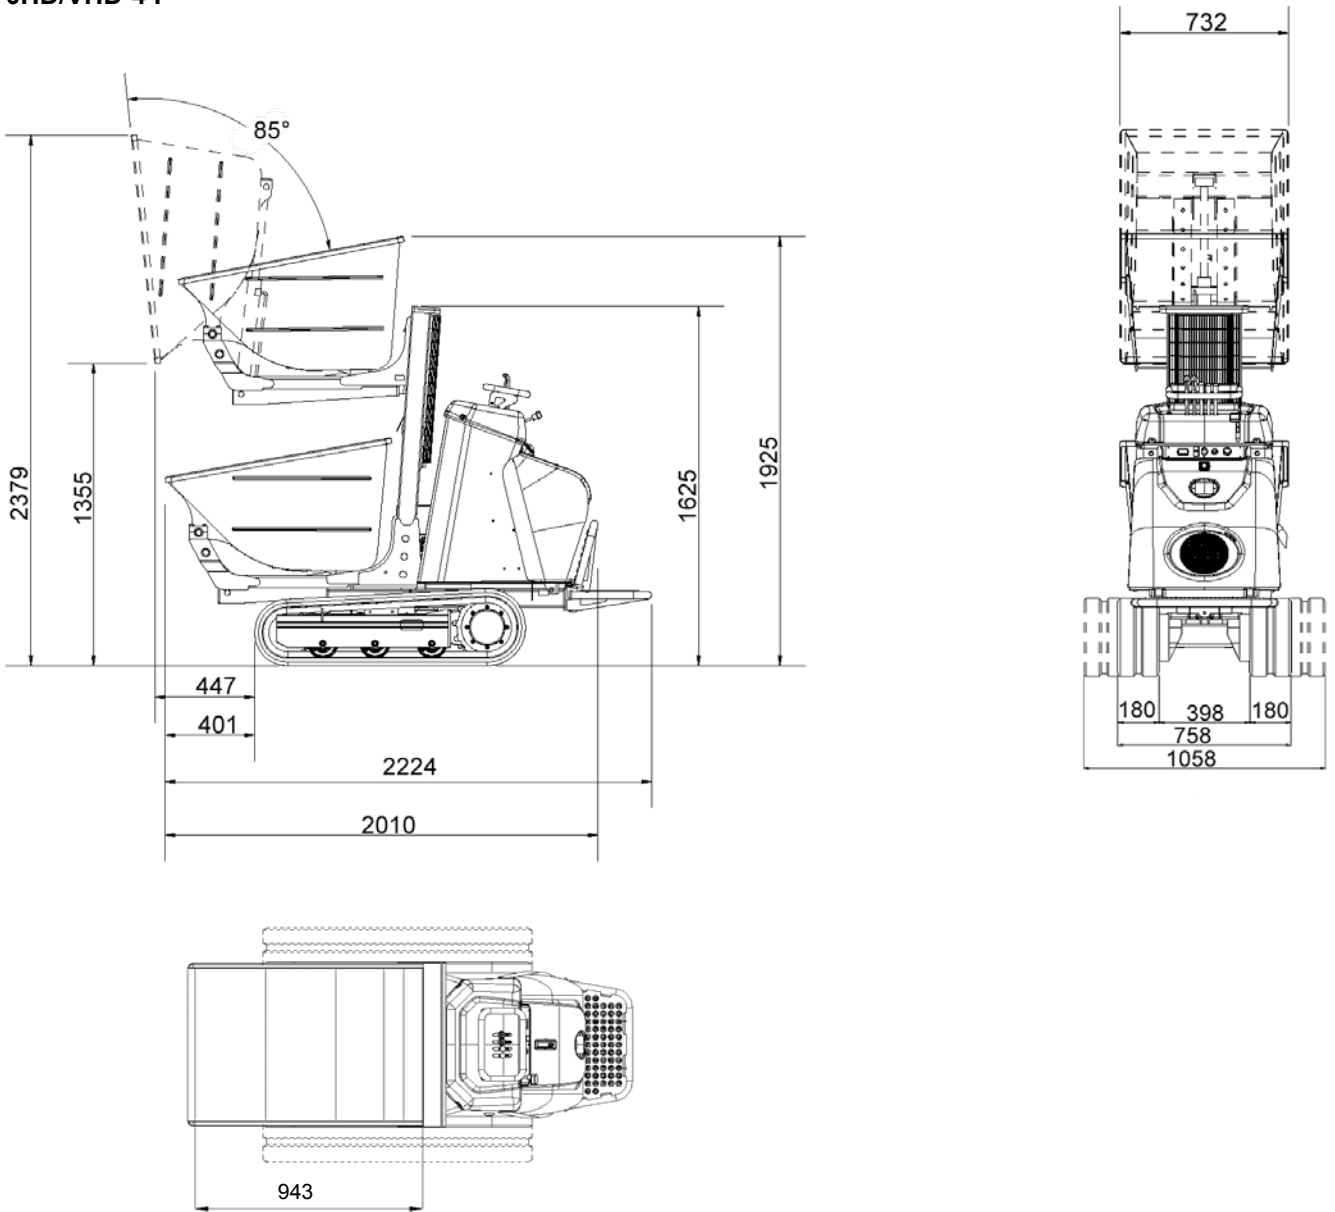

DIMENSIONS

KC70VHD-4
KC70HD/VHD-4 P

★ All image's shown are for brochure purposes only.
When operating the tracked dumper, always wear proper PPE clothing and equipment in accordance to local legal and safety regulations.